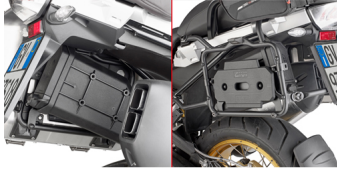

TL5108PLRKIT TOOL BOX FIT KIT

Rating: Not Rated Yet

Price:

Retail price: \$89.00

[Ask a question about this product](#)

Description

Specific kit to install the S250 Tool Box on PLR5108 to be combined with S250 and PLR5108 / needs to be mounted on the left-hand side of the motorcycle