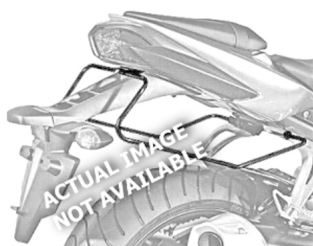

TE4100 EASYLOCK SADDLEBAG SUPPORT

Soft luggage hardware

Rating: Not Rated Yet

Price:

Retail price: \$127.00

[Ask a question about this product](#)

Description

The TE frames are designed for this specific make and model motorcycle to attached the new GIVI Easylock saddle bags. These light weight tubular steel frames not only offer a stylish and rigid support system for the Easylock lockable bags they can be combined with various models of soft throw over saddlebags.