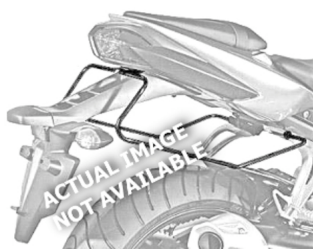

## T702 - SOFT SADDLEBAG SUPPORTS

Soft luggage hardware

Rating: Not Rated Yet

**Price:**

Retail price: \$117.00

[Ask a question about this product](#)

Description This light weight mild tubular steel saddle bag frames offer not only protection to your motorcycles from the wear and tear of saddle bags but offers a more secure soft saddlebag mounting solution.