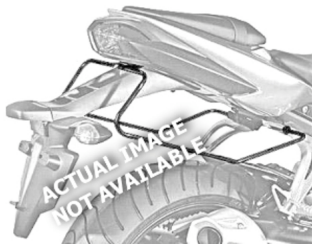

## T273 - SOFT SADDLEBAG SUPPORTS

Soft luggage hardware

Rating: Not Rated Yet

**Price:**

Retail price: \$106.00

[Ask a question about this product](#)

### Description

The T...KIT is offered to enable the mounting of the T or TE soft saddlebag frames without mounting the rear Monorack luggage rack.