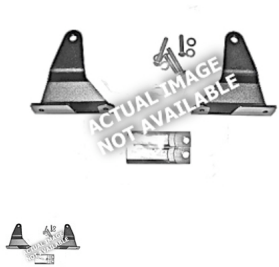

T265KIT - SOFT SADDLEBAG SUPPORTS

Soft luggage hardware

Rating: Not Rated Yet

Price:

Retail price: \$45.00

[Ask a question about this product](#)

Description

The T...KIT is offered to enable the mounting of the T or TE soft saddlebag frames without mounting the rear Monorack luggage rack.