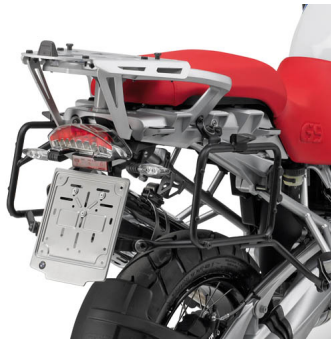

SRA692 - SPECIFIC RACK

Specific Rack

Rating: Not Rated Yet

Price:

Retail price: \$292.00

[Ask a question about this product](#)

Description

Specific top case mount in brushed aluminum, designed to add a Monokey trunk to your bike.