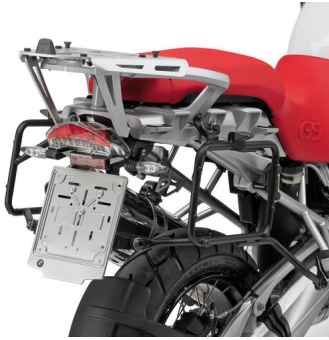

SRA692 - SPECIFIC RACK

Specific Rack

Rating: Not Rated Yet

Price:

Retail price: \$292.00

[Ask a question about this product](#)

Description

Specific top case mount in brushed aluminum, designed to add a Monokey trunk to your bike.