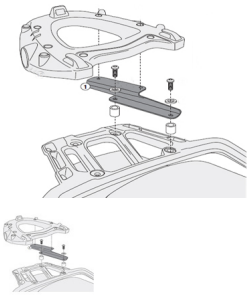

SR6403 REAR PLATE

Rear plate

Rating: Not Rated Yet

Price:

Retail price: $133.00

[Ask a question about this product](#)

Description

GIVI SR6403 Rear Plate is a bike specific rear plate kit for Triumph Tiger Explorer 1200, The kit is designed to take GIVI Monokey Top Boxes only. All parts needed to mount the GIVI SR6403 Rear Plate are included. Installs using simple hand tools. Monokey Plate M5 in nylon included.

Customer Reviews

There are yet no reviews for this product.