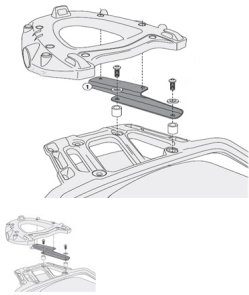

SR6403 REAR PLATE

Rear plate

Rating: Not Rated Yet

Price:

Retail price: \$133.00

[Ask a question about this product](#)

Description

GIVI SR6403 Rear Plate is a bike specific rear plate kit for Triumph Tiger Explorer 1200, The kit is designed to take GIVI Monokey Top Boxes only. All parts needed to mount the GIVI SR6403 Rear Plate are included. Installs using simple hand tools. Monokey Plate M5 in nylon included.