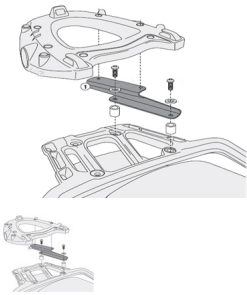

## SR6403 REAR PLATE

Rear plate

Rating: Not Rated Yet

**Price:**

Retail price: \$133.00

[Ask a question about this product](#)

Description GIVI SR6403 Rear Plate is a bike specific rear plate kit for Triumph Tiger Explorer 1200, The kit is designed to take GIVI Monokey Top Boxes only. All parts needed to mount the GIVI SR6403 Rear Plate are included. Installs using simple hand tools. Monokey Plate M5 in nylon included.