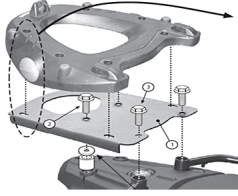

TOP CASE HARDWARE - MONOKEY

Top case mounting hardware

Rating: Not Rated Yet

Price:

Retail price: \$120.00

[Ask a question about this product](#)

Description

The Special Rack (SR) fitting system for the application of a top case is typically the addition of a luggage rack to the motorcycle/scooter where one did not previously exist. This clean and compact mounting solution does not detract from the motorcycle profile making this system the ideal solution for scooter and maxi-scooters and well as select motorcycle models. The SR5107 is designed to work with Monokey cases only. All parts needed to mount the top case hardware are included and it installs using simple hand tools.