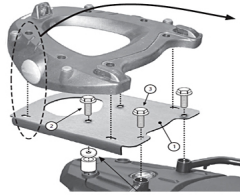

TOP CASE HARDWARE - MONOKEY

Top case mounting hardware

Rating: Not Rated Yet

Price:

Retail price: $120.00

[Ask a question about this product](#)

Description

The Special Rack (SR) fitting system for the application of a top case is typically the addition of a luggage rack to the motorcycle/scooter where one did not previously exist. This clean and compact mounting solution does not detract from the motorcycle profile making this system the ideal solution for scooter and maxi-scooters and well as select motorcycle models. The SR5107 is designed to work with Monokey cases only. All parts needed to mount the top case hardware are included and it installs using simple hand tools.

Customer Reviews

There are yet no reviews for this product.