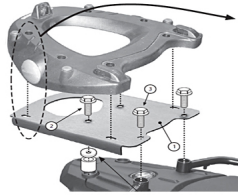

TOP CASE HARDWARE - MONOKEY

Top case mounting hardware

Rating: Not Rated Yet

Price:

Retail price: \$120.00

[Ask a question about this product](#)

Description

The Special Rack (SR) fitting system for the application of a top case is typically the addition of a luggage rack to the motorcycle/scooter where one did not previously exist. This clean and compact mounting solution does not detract from the motorcycle profile making this system the ideal solution for scooter and maxi-scooters and well as select motorcycle models. The SR5107 is designed to work with Monokey cases only. All parts needed to mount the top case hardware are included and it installs using simple hand tools.