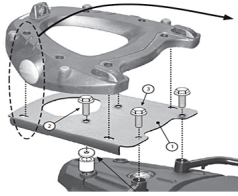

TOP CASE HARDWARE - MONOKEY

Top case mounting hardware

Rating: Not Rated Yet

Price:

Retail price: \$120.00

[Ask a question about this product](#)

Description

The Special Rack (SR) fitting system for the application of a top case is typically the addition of a luggage rack to the motorcycle/scooter where one did not previously exist. This clean and compact mounting solution does not detract from the motorcycle profile making this system the ideal solution for scooter and maxi-scooters and well as select motorcycle models. The SR5107 is designed to work with Monokey cases only. All parts needed to mount the top case hardware are included and it installs using simple hand tools.