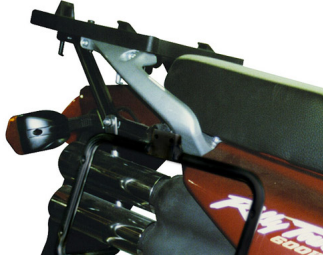

E200 - ADAPTER PLATE

Top case mounting hardware

Rating: Not Rated Yet

Price:

Retail price: \$69.00

[Ask a question about this product](#)

Description

The E...series adapter plates are designed to mount in conjunction with, or by replacement of, existing luggage racks on select bike models (the plate design may vary subject to motorcycle model). This top case hardware kit is designed for MONOKEY series cases only.