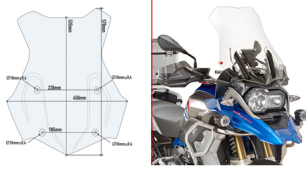

5124DT SPECIFIC SCREEN

Rating: Not Rated Yet

Price:

Retail price: \$140.00

[Ask a question about this product](#)

Description

Specific screen, transparent.

BMW R1200 GS compatible from 2016+ / to be combined with the specific D5108KIT fitting kit