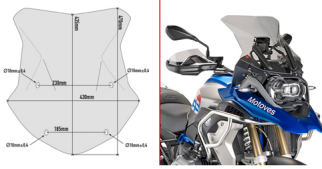

5124D SPECIFIC SCREEN SMOKED

Rating: Not Rated Yet

Price:

Retail price: $125.00

[Ask a question about this product](#)

Description

Specific screen, smoked.

BMW R1200 GS compatible from 2016+ / to be combined with the specific D5108KIT fitting kit

BMW R1200 GS Adv. compatible from 16-18 to be combined with the specific D5108KIT fitting kit

BMW R1250 GS compatible from year 2019 to be combined with the specific D5128KIT fitting kit

BMW R1250 GS Adv. compatible from year 2019 to be combined with the specific D5131KIT fitting kit

Customer Reviews

There are yet no reviews for this product.