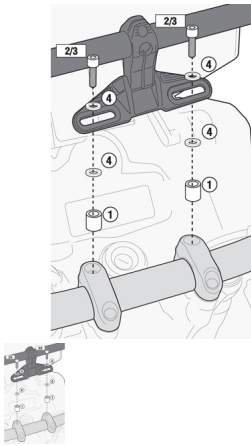

02SKIT - SMART BAR FITTING KIT

Rating: Not Rated Yet

Price:

Retail price: \$11.00

[Ask a question about this product](#)

Description

SMART BAR FITTING KIT - 02SKIT

Use this Smart bar fitting to mount either S901A or S900A to your bike's handlebars