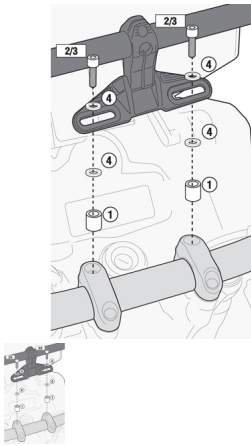

01SKIT - SMART BAR FITTING KIT

Rating: Not Rated Yet

Price:

Retail price: \$12.00

[Ask a question about this product](#)

Description

SMART BAR FITTING KIT - 01SKIT

Use this Smart bar fitting to mount either S901A or S900A to your bike's handlebars